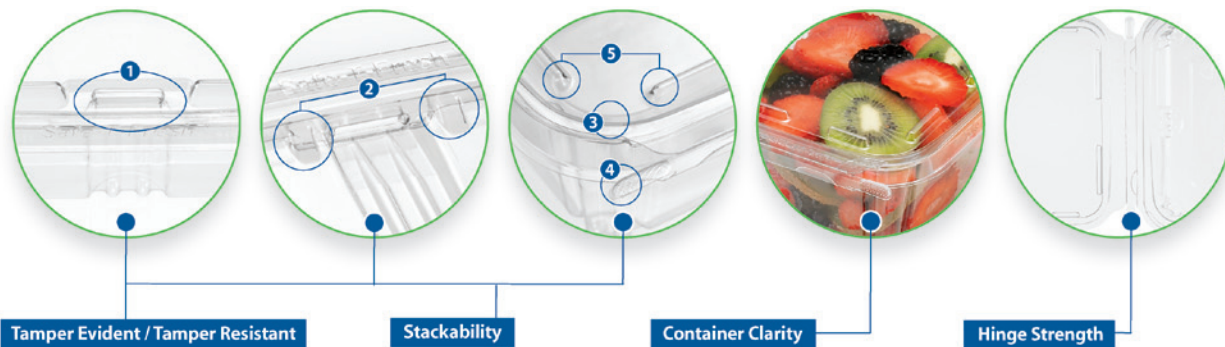

Safe-T-Fresh[®]

Tamper Evident, Tamper Resistant Packaging.

Inline Plastics Corp.
Good Things Come In Our Packages[®]

PULL TAB, LIFT CORNER

Safe-T-Fresh®

Tamper Evident, Tamper Resistant.

The unique, patented **Safe-T-Gard®** tamper-resistant locking mechanism and perimeter seal, lock in freshness; extending the life of your products.

Offer your customers a real difference!
Safe-T-Fresh® is the standard of tamper evidence.

Tamper Evident / Tamper Resistant

1 Secondary Locks, 2 Lock Support Posts, 3 Seated Lid Trim and 4 Safe-T-Gard® tear strip with non-slip textured grip - All work in conjunction to keep freshness in and unwanted tampering out!

Hinge Strength

Robust hinge of Safe-T-Fresh® is less likely to be damaged during transit, on the floor, or during normal handling, decreasing loss of product and costly returns.

MORE OPTIONS!

Safe-T-Fresh® containers are available in Rounds (8-80 oz.), Rectangles (6-64 oz.), Domed and Flat Topped Car Cups, Sandwich Wedges and Hangables (17 oz. vented, and 6-16 oz. non-vented). Contact Inline Plastics for more information and Free Samples.