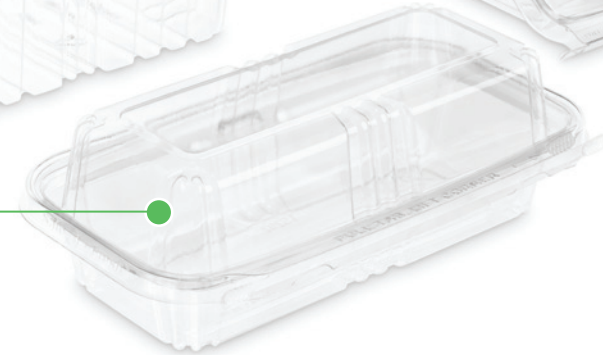

TS64L

Lighter Duty Version

Inside Dimensions: $7 \frac{3}{8} \times 6 \frac{3}{8} \times 2 \frac{7}{8}$
Outside Dimensions: $8 \frac{3}{4} \times 7 \frac{7}{8} \times 3 \frac{1}{8}$
Case Pack / Weight: 150 / 22.4 lbs.
Cubic Feet: 3.96
Volume: 64 oz.
Base/Lid Ratio: N/A
TiHi: $5 \times 5 = 25$

Applications:
Green salads

UPC: 707068006899