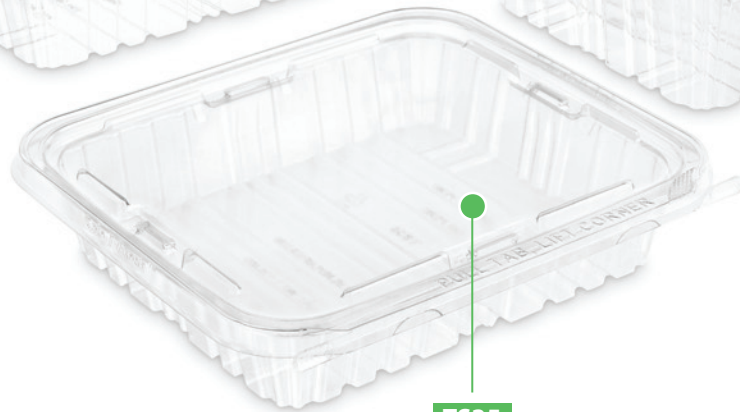

Applications:
 Cut fruit, veggies, wet salads, cookies

UPC: 707068006233

**TS64**

Inside Dimensions: $7 \frac{3}{8} \times 6 \frac{3}{8} \times 2 \frac{7}{8}$
 Outside Dimensions: $8 \frac{3}{4} \times 7 \frac{7}{8} \times 3 \frac{1}{8}$
 Case Pack / Weight: 150 / 25.4 lbs.
 Cubic Feet: 3.96
 Volume: 64 oz.
 Base/Lid Ratio: N/A
 TiHi: $5 \times 5 = 25$

Applications:
 Cut fruit, veggies, wet salads, cookies

UPC: 707068006240

**TS35**

Inside Dimensions: $7 \frac{3}{8} \times 6 \frac{3}{8} \times 1 \frac{1}{8}$
 Outside Dimensions: $8 \frac{3}{4} \times 7 \frac{7}{8} \times 1 \frac{1}{8}$
 Case Pack / Weight: 150 / 19.2 lbs.
 Cubic Feet: 3.96
 Volume: 35 oz.
 Base/Lid Ratio: N/A
 TiHi: $5 \times 5 = 25$