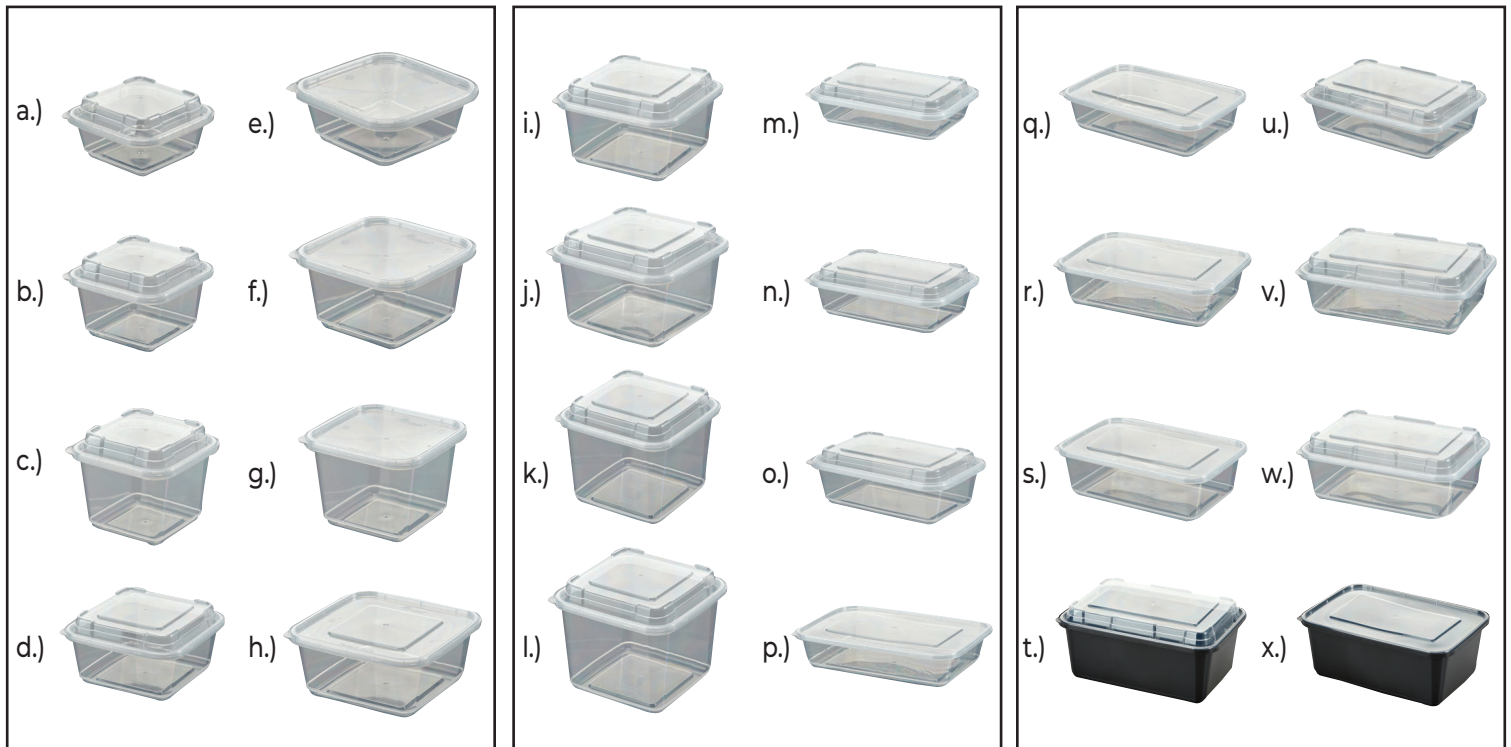

PRO · PAK
ENTERPRISES

Tamper Evident Containers

Introducing our new line of Tamper Evident Containers designed specifically for Foodservice Carryout

BUILD Consumer Confidence

Add an extra layer of confidence to your customers knowing that their food was never touched after being placed in the container. Tamper Evident Containers come with the tamper evident seal intact so the customer has assurance that their order has been untouched.

PREVENT Tampering & Theft

Tamper Evident Containers prevent your products from being opened or tampered with before purchase, which in turn lowers the amount of wasted food product and lost revenue. This is especially beneficial in food-service where to-go meals or food delivery are essential.

PROMOTE Food Safety

Help to promote food safety by preventing airborne contaminants from reaching your prepared foods. The airtight seals help to prolong the life of the item and prevents it from going bad. Provide security and protection to both your food and your customers health.

BLACK BASES AVAILABLE UPON REQUEST. CONTACT YOUR REP TODAY!

All containers can be combined with high dome or flat lids

AVAILABLE SIZES :

8 oz, 12 oz, 16 oz, 20 oz, 24 oz, 28 oz, 32 oz, 38 oz, 42 oz, 48 oz

- a.) TE-08-SQ (8 OZ)
  TE-08-SQH-LID
- b.) TE-12-SQ (12 OZ)
  TE-12-SQH-LID
- c.) TE-16-SQ (16 OZ)
  TE-16-SQH-LID
- c.) TE-24-SQ (24 OZ)
  TE-24-SQH-LID

- e.) TE-08-SQ (8 OZ)
  TE-08-SQF-LID
- f.) TE-12-SQ (12 OZ)
  TE-12-SQF-LID
- g.) TE-16-SQ (16 OZ)
  TE-16-SQF-LID
- h.) TE-24-SQ (24 OZ)
  TE-24-SQF-LID

- i.) TE-28-SQ (28 OZ)
  TE-28-SQH-LID
- j.) TE-32-SQ (32 OZ)
  TE-32-SQH-LID
- k.) TE-38-SQ (38 OZ)
  TE-16-SQH-LID
- l.) TE-42-SQ (42 OZ)
  TE-42-SQH-LID

- m.) TE-16-RE (16 OZ)
  TE-16-REH-LID
- n.) TE-20-RE (20 OZ)
  TE-20-REH-LID
- o.) TE-24-RE (24 OZ)
  TE-24-REH-LID
- p.) TE-28-RE (28 OZ)
  TE-28-REF-LID

- q.) TE-32-RE (32 OZ)
  TE-32-REF-LID
- r.) TE-38-RE (38 OZ)
  TE-38-REF-LID
- s.) TE-42-RE (42 OZ)
  TE-42-REF-LID
- t.) TE-48B-RE (48 OZ)
  TE-48B-REF-LID

- u.) TE-32-RE (32 OZ)
  TE-32-REH-LID
- v.) TE-38-RE (38 OZ)
  TE-38-REH-LID
- w.) TE-42-RE (42 OZ)
  TE-42-REH-LID
- x.) TE-42B-RE (48 OZ)
  TE-48B-REH-LID