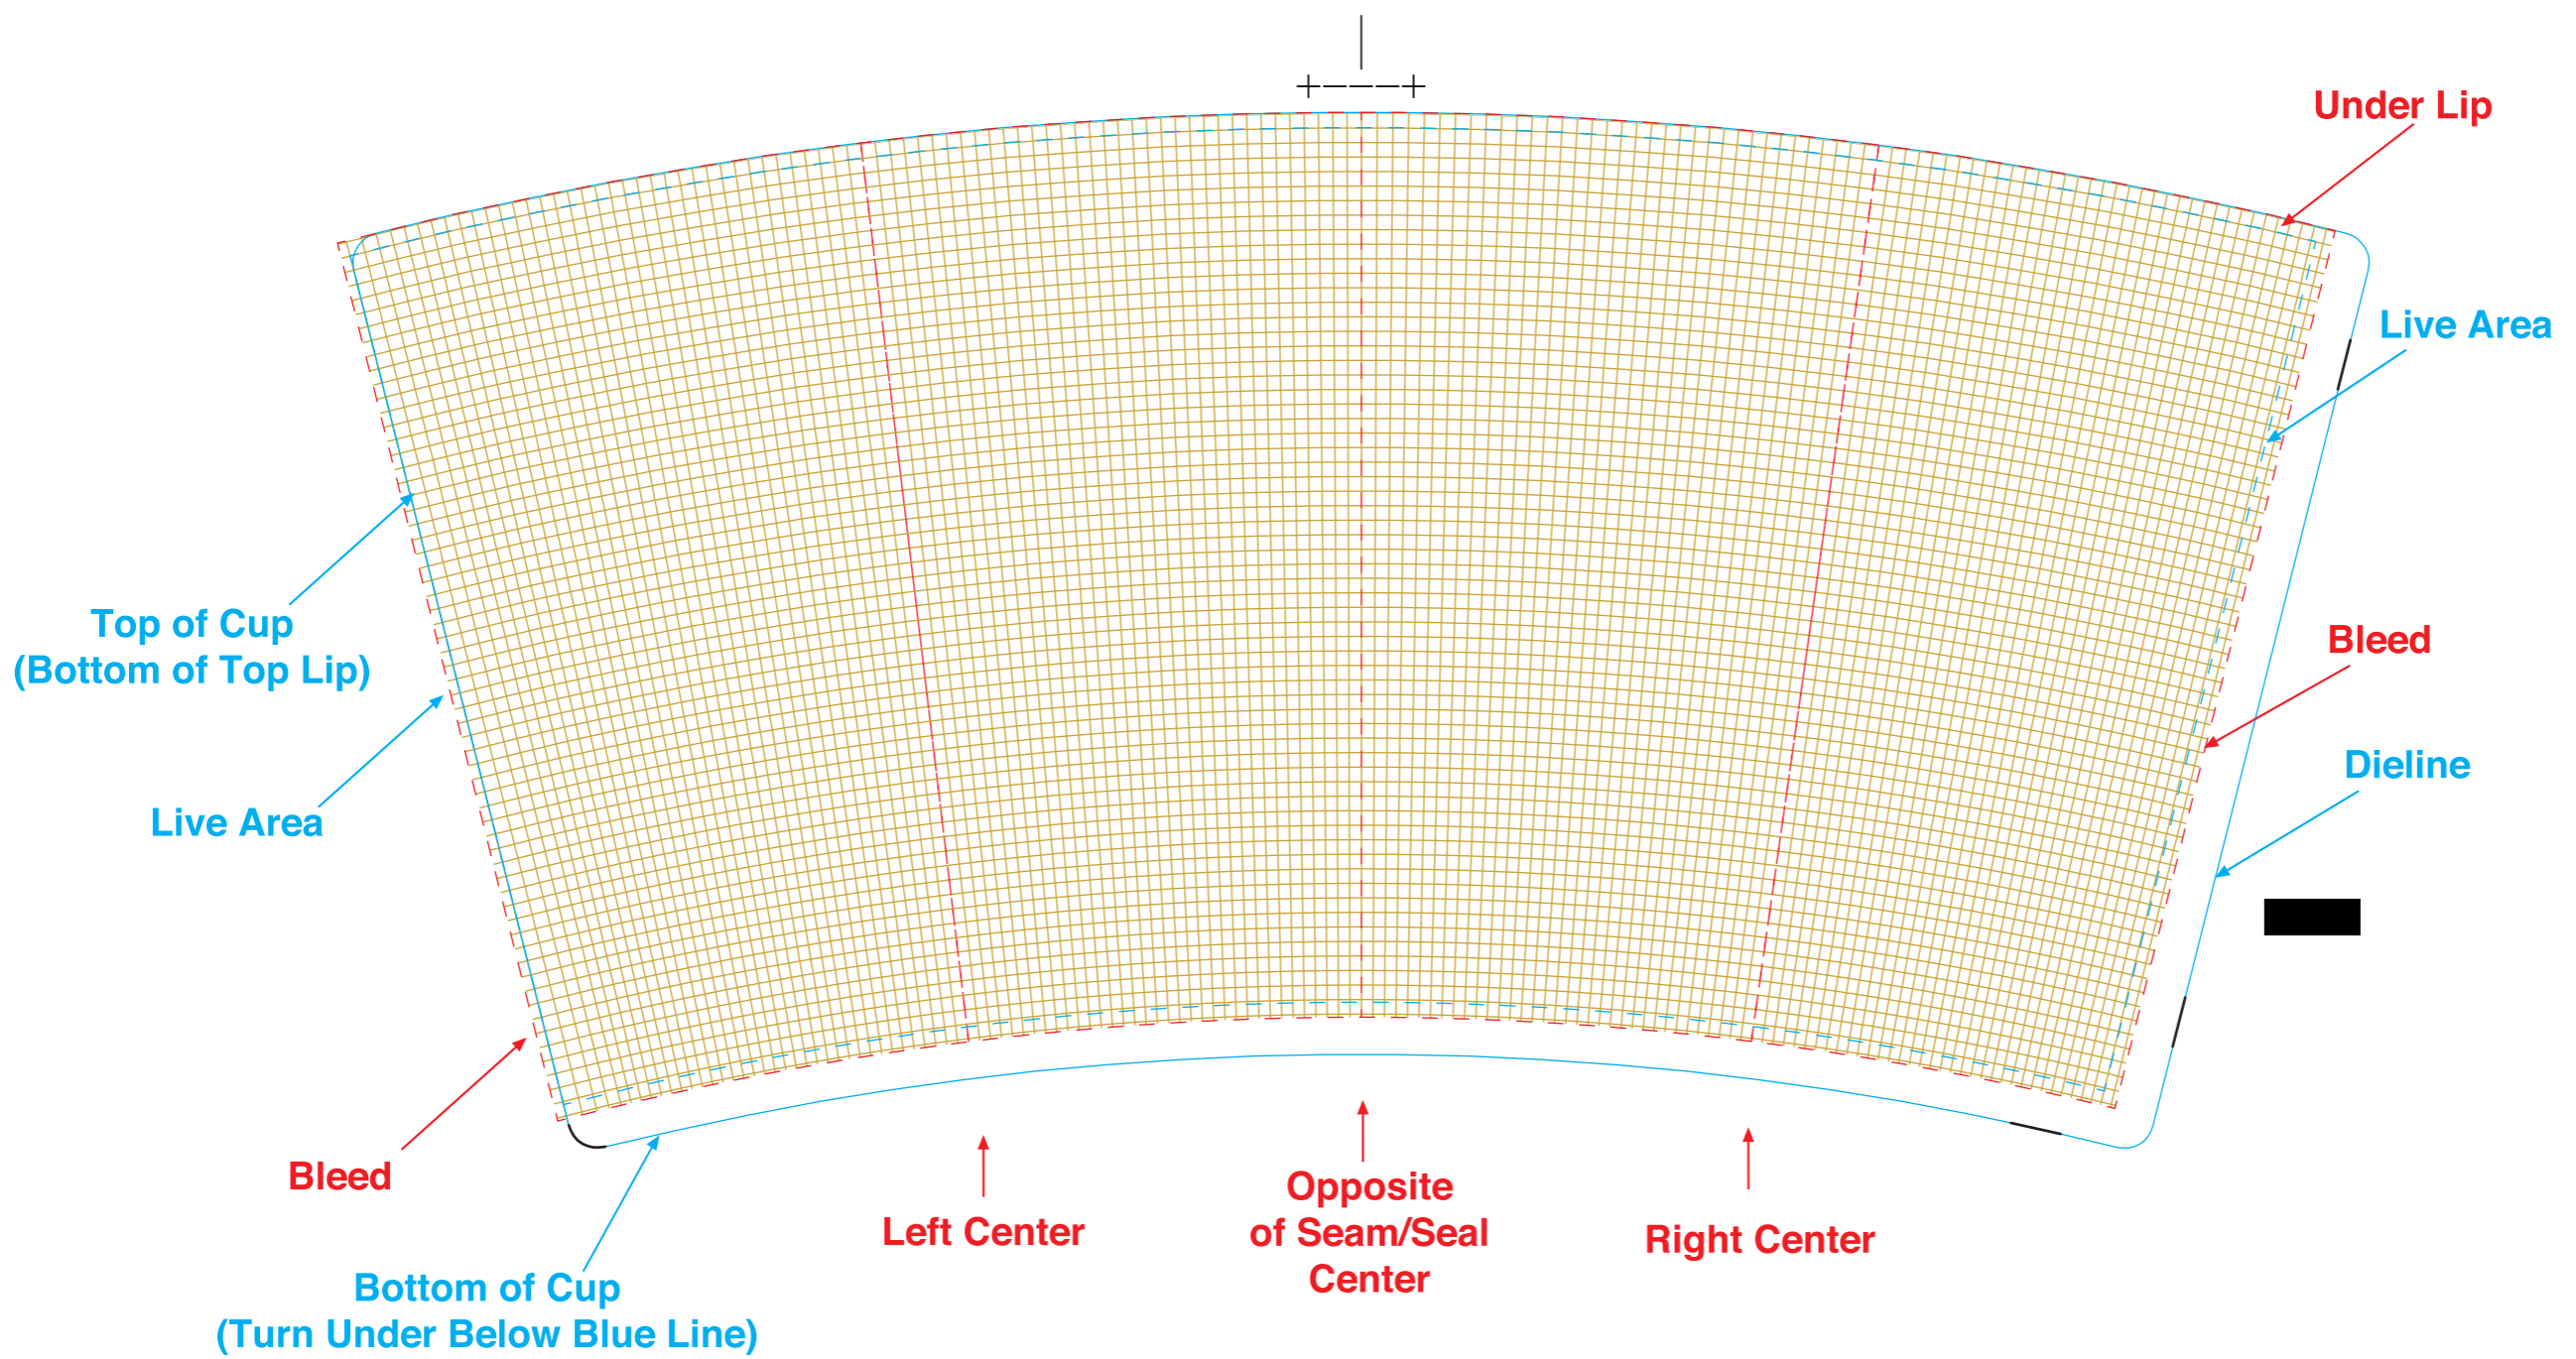

MODUCUP

10 West End Road Totowa, NJ 07512
tel.: (973) 785-7790 • fax: (973) 785-7791 • email: info@moducup.com

16oz 16HT Undistorted Template 6 Colors Maximum

7.8" w x 4.6" h Art Area

Build all art on "straight" grid as it will be conically distorted by our artists unless you prefer to distort yourself by using the distorted template (20% ARC).
Keep critical art elements 1/8" away from all sides.
Art will be adjusted to be continuous on seam unless otherwise specified.

16oz 16HT Distorted Template 6 Colors Maximum

Thermal Cup