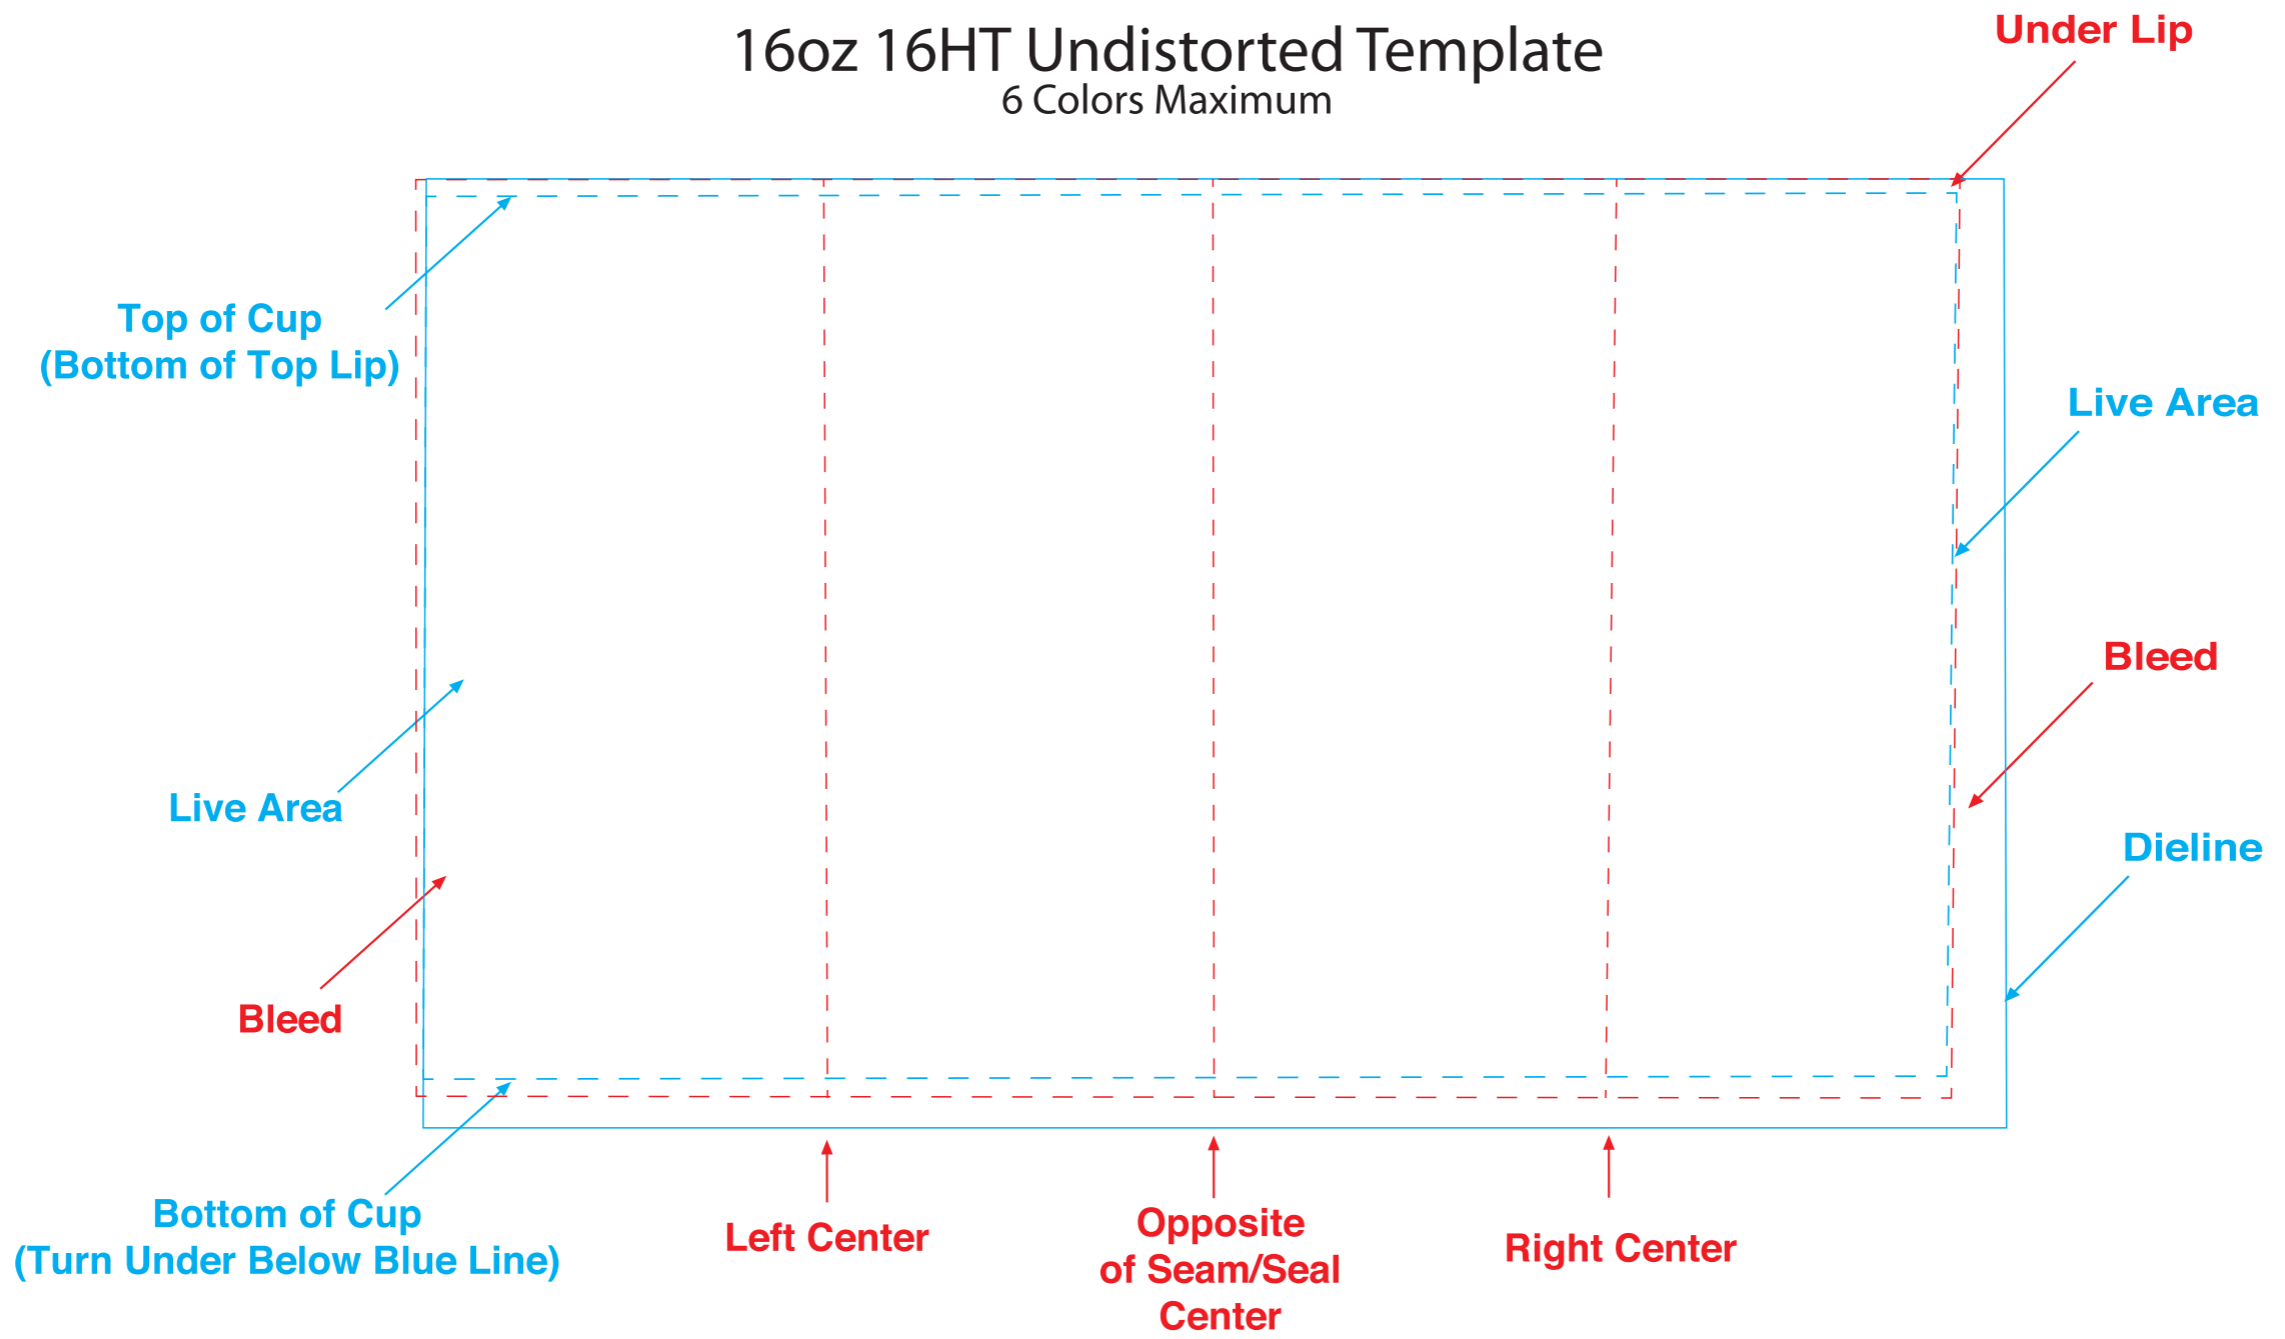

MODUCUP

10 West End Road Totowa, NJ 07512
tel.: (973) 785-7790 • fax: (973) 785-7791 • email: info@moducup.com

16oz 16HT Undistorted Template 6 Colors Maximum

7.8" w x 4.6" h Art Area

Build all art on "straight" grid as it will be conically distorted by our artists unless you prefer to distort yourself by using the distorted template (20% ARC).
Keep critical art elements 1/8" away from all sides.
Art will be adjusted to be continuous on seam unless otherwise specified.

16oz 16HT Distorted Template 6 Colors Maximum

Thermal Cup