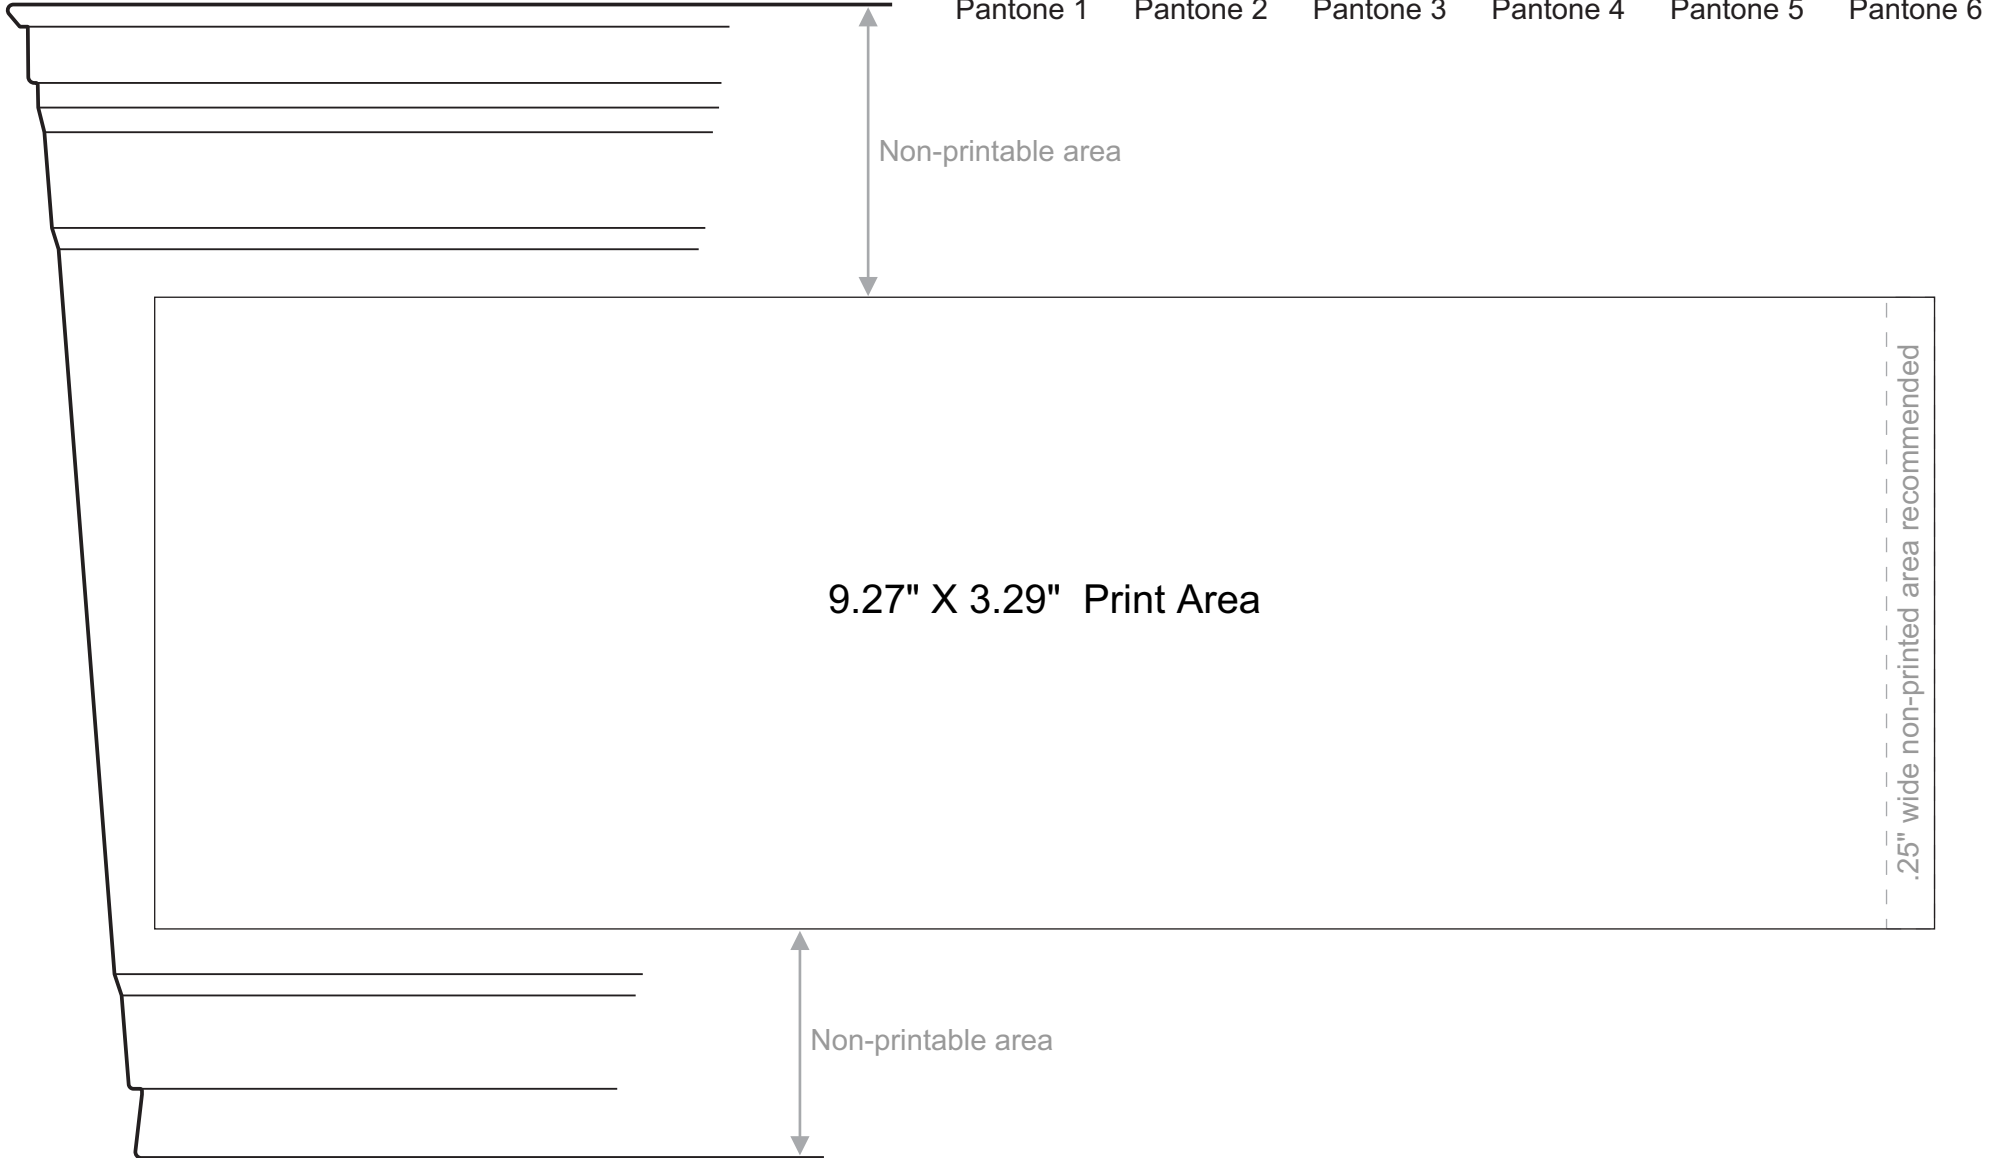

DART CONTAINER CORPORATION

CUP SIZE: 24C

Pantone 1

Pantone 2

Pantone 3

Pantone 4

Pantone 5

Pantone 6

24C Cup profile provided for reference.

Please specify Pantone® colors in your design. Refer to the Cup Print Design Considerations found on page 2 of this document for printing specifications and helpful design information. E-mail completed files or graphics questions to artwork@dart.biz